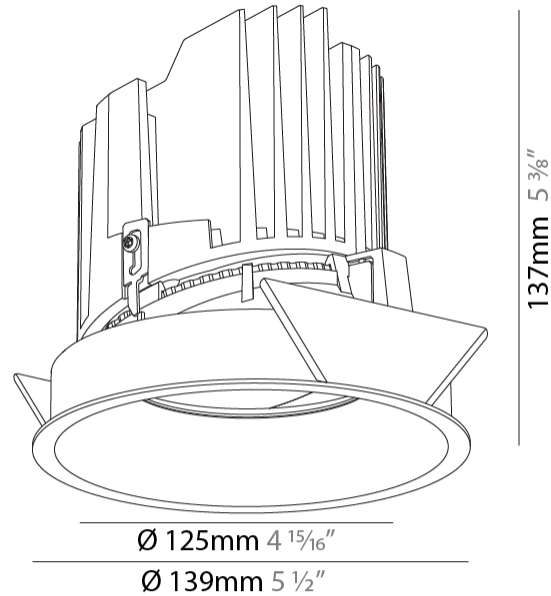

GENERAL

Series: Bioniq
Subseries: Bioniq Round Semi Adjustable
Brand: Prolight
Division: Architectural
Mounting Type: Recessed
Mounting Location: Ceiling
Subcategory: Downlight

PHYSICAL

Shape: Round
Diameter (mm): 139
Diameter (in): 5 1/2
Height (mm): 137
Height (in): 5 3/8
Ceiling Thickness (mm): 10 / 12.5 / 15
Ceiling Thickness (in): 3/8 or 1/2 or 9/16
Min. Recessing Depth (mm): 150
Min. Recessing Depth (in): 5 7/8
Light Distribution: Adjustable / Downlight
Weight (kg): 0.856
Weight (lbs): 1.89
Fixture Finish: SSR / BKV / CWI / CRY / HAB / UFT / ITA / RUA / FTG / MYG / LOD / PUS / FRO / FUP / KIA / POP / BLS / SPG / MEY / GOH / GUM / CHC / COM / ABZ / JAG / OBR / MOS / ROR
Fixture Material: Aluminum Die Cast
Cut-out Measurements: 130mm / 5 1/8"

LED

Number of LEDs: 1
Color Temperature (°K): 2700 / 3000 / 3500 / 4000
Max. Delivered Lumen (lm): 2030 / 2080 / 2185 / 2230
Nominal Lumen (lm): 3210 / 3290 / 3459 / 3530
CRI: >90 CRI
Efficiency (%): 0.631
Lamp Life (hrs): 50000

OPTICAL

Reflector: 20 / 40 / 60
Adjustability: Rotational 355°; Tilt 10°

RATINGS AND CERTIFICATIONS

Certified By: Certified for North American Standards
IP rating: IP20

BIONIQ ROUND SEMI ADJUSTABLE RECESSED